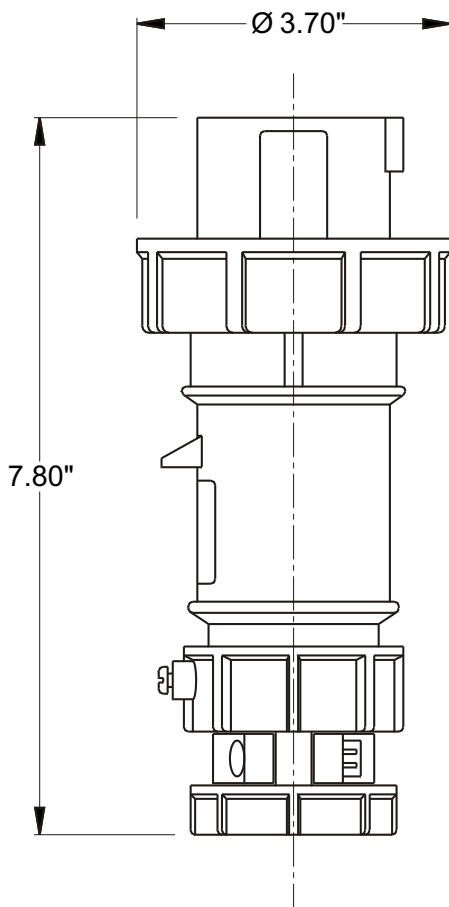

## PLUG, IN-LINE

<b>Part No.</b>	ME 430P7W
<b>Description:</b>	30 Amp 3 480Vac 3 Pole, 4 Wire Plug
<b>Construction:</b>	Watertight IEC IP 67
<b>Approvals:</b>	UL Listed Standards 1682; 1686 CSA Certification to Spec. C22.2 No. 182.1 IEC 60309-1; IEC 60309-2

**IEC COLOR CODE:** Red

**GROUND SOCKET:** 5 Hour Position Mates with Female in 7 Hour Position.

Front View of Plug

Wire Range: #8 - #12 AWG  
Cord Range: .43" - .94"  
Threaded Cable Entry: 1" NPT

Drawing Not to Scale