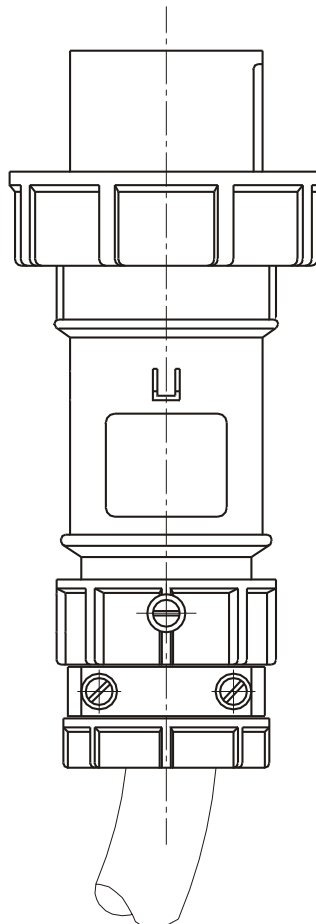

## PLUG, IN-LINE

<b>Part No.</b>	ME 430P7W
<b>Description:</b>	30 Amp 3 480Vac 3 Pole, 4 Wire Plug
<b>Construction:</b>	Watertight IEC IP 67
<b>Approvals:</b>	UL Listed Standards 1682; 1686 CSA Certification to Spec. C22.2 No. 182.1 IEC 60309-1; IEC 60309-2

**IEC COLOR CODE:** Red

**GROUND SOCKET:** 5 Hour Position Mates with Female in 7 Hour Position.

Front View of Plug

Wire Range: #8 - #12 AWG  
Cord Range: .43" - .94"  
Threaded Cable Entry: 1" NPT

Drawing Not to Scale